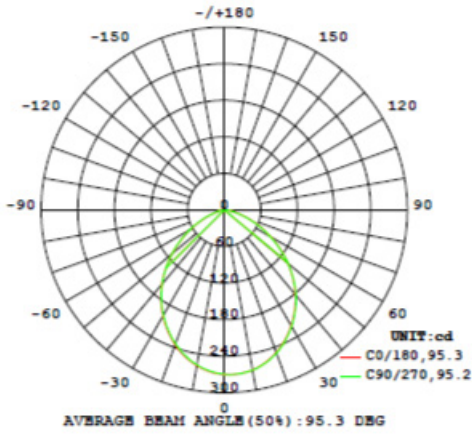

Photometric Data

RT4 550lm