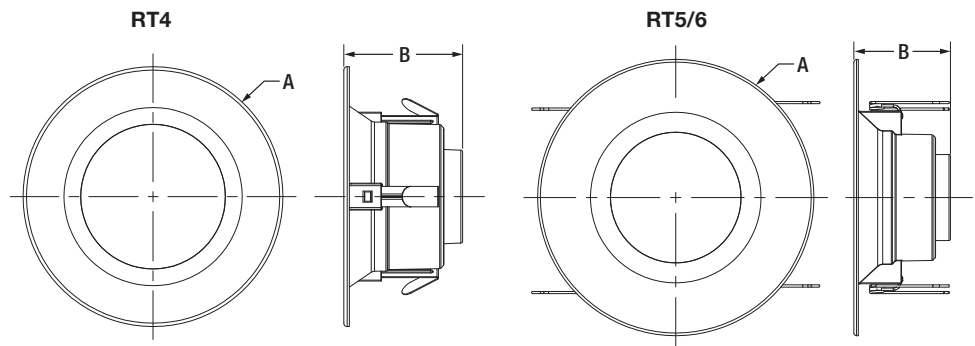

*Energy savings over life of lamp calculated at \$0.11/kWh

Physical Information

Lamp Description	(A) Diameter in (mm)	(B) Height in (mm)
LED/RT4/550/8XX	5.51 (140)	2.68 (68)
LED/RT5/6/625/8XX	7.28 (185)	2.76 (70)