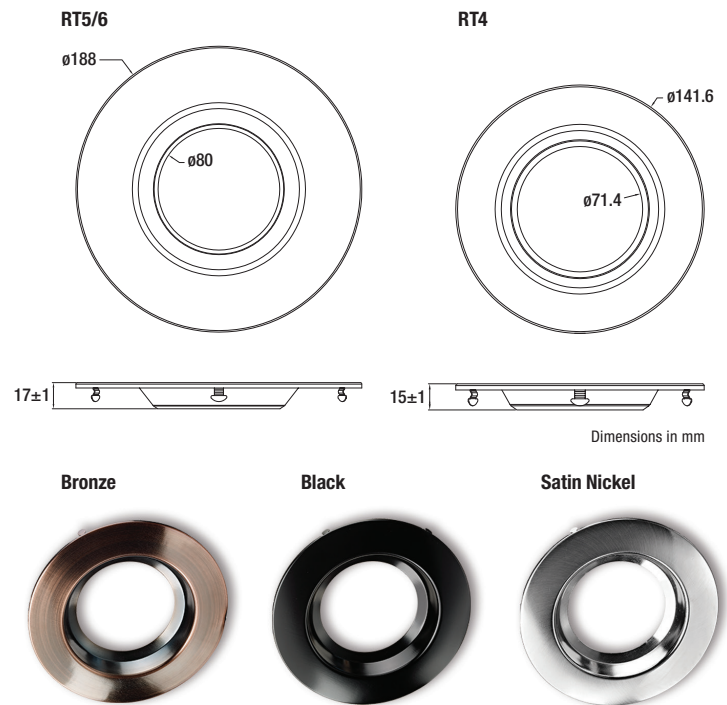

*Energy savings over life of lamp calculated at \$0.11/kWh

Physical Information

Lamp Description	(A) Diameter in (mm)	(B) Height in (mm)
LED/RT4/550/8XX	5.51 (140)	2.68 (68)
LED/RT5/6/625/8XX	7.28 (185)	2.76 (70)

Photometric Data

RT4 550lm

RT5/6 625lm

Accessories

RETROFIT TRIM (For non-Gimbal only, can be used with RT4 and RT5/6)

Item Number	Description
61713	RT4/TRIM/ORBZ/G2 One tone: Bronze Trim & Bronze Reflector
61714	RT4/TRIM/BLK/G2 One tone: Black Trim & Black Reflector
61715	RT4/TRIM/SN/G2 One tone: Satin Nickel Trim & Satin Nickel Reflector
61716	RT56/TRIM/ORBZ/G2 One tone: Bronze Trim & Bronze Reflector
61717	RT56/TRIM/BLK/G2 One tone: Black Trim & Black Reflector
61718	RT56/TRIM/SN/G2 One tone: Satin Nickel Trim & Satin Nickel Reflector