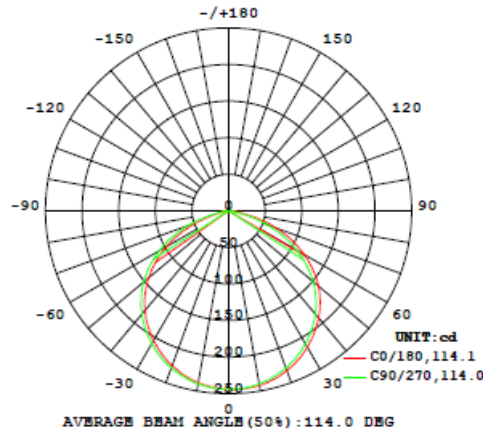

RT5/6 625lm