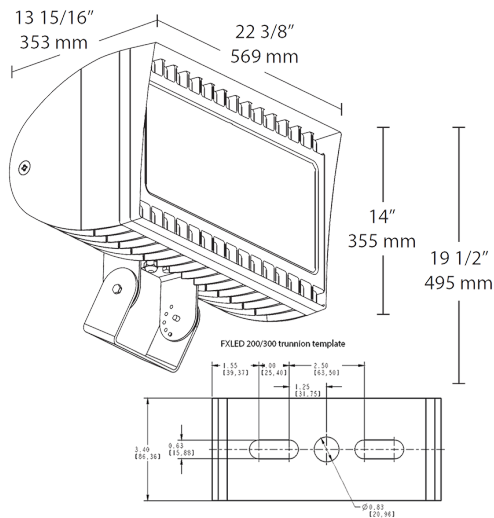

Technical Specifications (continued)

Construction

Green Technology:

Mercury and UV free. RoHS-compliant components.

Electrical

Drivers:

Constant Current, 1050mA, 50/60 Hz, 120-277V, 4 kV surge protection, 120V: 2.65A, 208V: 1.59A, 240V: 1.38A, 277V: 1.17A, THD <20%, Power Factor: 99%

THD:

9.26% at 120V, 12.56% at 277V

Power Factor:

99.3% at 120V, 96.6% at 277V

Note:

All values are typical (tolerance +/- 10%)

Other

Warranty:

RAB warrants that our LED products will be free from defects in materials and workmanship for a period of five (5) years from the date of delivery to the end user, including coverage of light output, color stability, driver performance and fixture finish. RAB's warranty is subject to all terms and conditions found at rablighting.com/warranty.

Buy American Act Compliance:

RAB values USA manufacturing! Upon request, RAB may be able to manufacture this product to be compliant with the Buy American Act (BAA). Please contact customer service to request a quote for the product to be made BAA compliant.

Dimensions

Features

300W replaces 1000 MH floodlights

100,000-hour LED lifespan

5-Year, No-Compromise Warranty