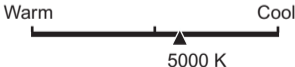

Lighting Facts Per Bulb

Brightness **550 lumens**

Estimated Yearly Energy Cost \$0.96

Based on 3 hrs/day, 11¢/kWh
Cost depends on rates and use

Life
Based on 3 hrs/day **22.8 years**

Light Appearance

Energy Used **8 watts**