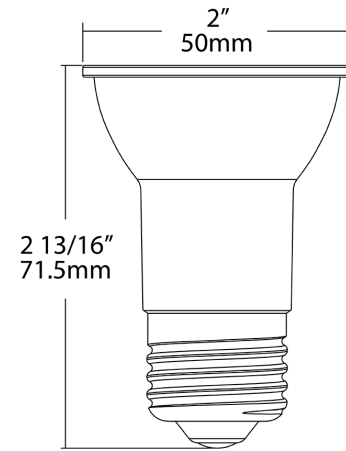

Technical Specifications		
<p>Performance</p> <p>Product Type: PAR</p> <p>Input Wattage: 6.5W</p> <p>Lumens: 500lm</p> <p>Efficacy: 76.9lm/W</p> <p>L70 Lifespan: 25,000-Hour LED lifespan based on IES LM-70 results</p> <p>Wattage Equivalency: 50W Halogen</p> <p>Compliance</p> <p>UL Listed: Suitable for damp locations</p> <p>Enclosed Fixtures: Suitable for use in enclosed fixtures</p>	<p>LED Characteristics</p> <p>Color Temperature: 3000K</p> <p>Color Accuracy (CRI): 80 CRI</p> <p>Electrical</p> <p>Power Factor: 0.7</p> <p>Dimmable: Yes</p> <p>Operating Temperature: -20°C to 45°C (-4°F to 113°F)</p> <p>Input Voltage: 120V</p> <p>Operating Frequency: 60 Hz</p> <p>Construction</p> <p>Bulb Shape: PAR16</p>	<p>Base Type: E26 Edison</p> <p>Enclosure Material: Plastic</p> <p>Optical</p> <p>Beam Angle: 40°</p> <p>Other</p> <p>Warranty: RAB warrants that our LED products will be free from defects in materials and workmanship for a period of four (4) years from the date of delivery to the end user, including coverage of light output, color stability, driver performance and fixture finish. RAB's warranty is subject to all terms and conditions found at rablighting.com/warranty.</p>

Case and Pallet Dimensions

	QTY	LENGTH (in)	WIDTH (in)	HEIGHT (in)
CASE	12	8.6	6.5	4
PALLET	4320	44.49	40.47	43.94

Dimension

Light Distribution