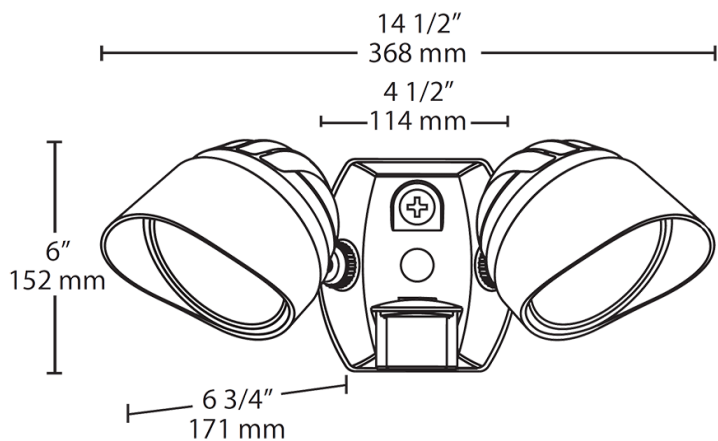

**Dimensions****Features**

- Two adjustable 12W LED floodlights
- Equivalent to 2x75W BR30/halogen/wide floods
- Sensor with 180° detection pattern at up to 30 ft.
- Photo control keeps lights off during the daytime
- Microprismatic diffusion lens optimizes light output without glare
- 10-Year Warranty on full fixture & sensor assembly
- 100,000-hour LED Lifespan